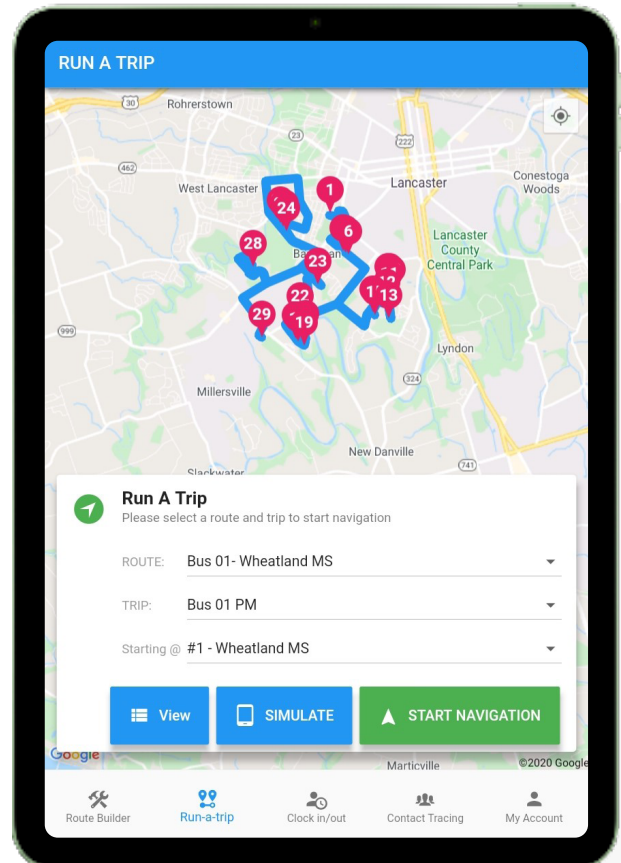

Schedule a live tour with us and discover why districts across the country choose EZRouting for their student transportation management. Or visit our website at www.transact.com.