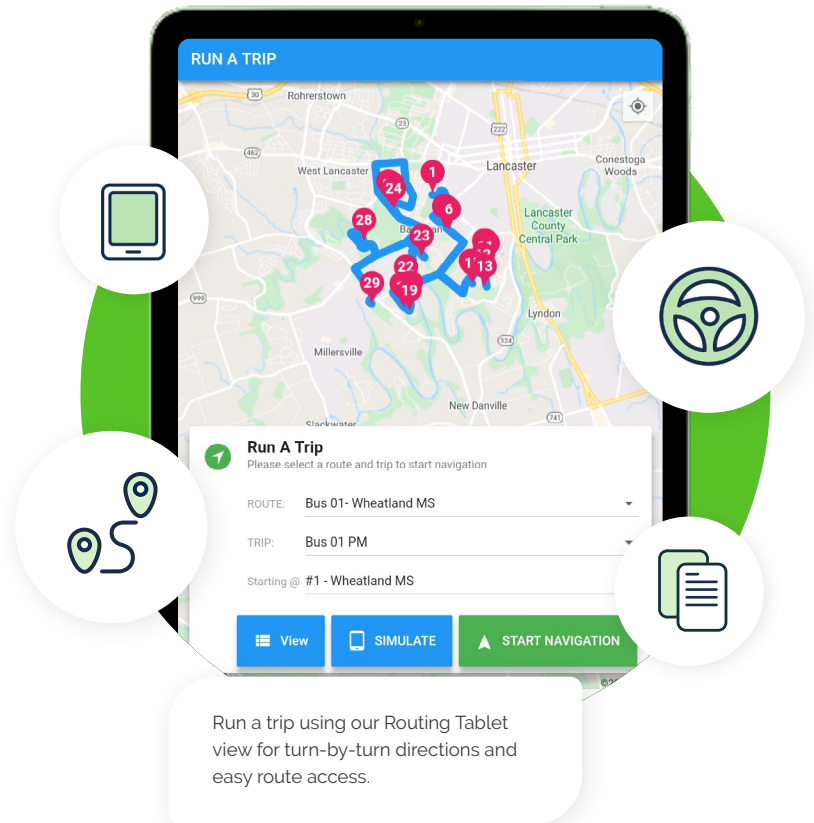

## Let us simplify your routing processes with Tablets.

GPS-enabled tablet add-on that helps simplify your operations and more efficiently manage student transportation logistics in real-time.

### Features and Benefits

- ✓ **Turn-By-Turn Driver Directions.**  
Tablet-based navigation directions and read-aloud options increase driver safety and help substitute drivers.
- ✓ **Capture Driver Time.**  
Efficiently capture driver time by allowing drivers to clock in and out via tablets.
- ✓ **Location Tracking.**  
Provide visibility and location updates to parents via GPS-enabled tablets connected to the online Parent Portal.
- ✓ **Simple Student Ridership Tracking.**  
Verify riders by scanning students' ID cards and alerting drivers whether students are boarding the correct stop.
- ✓ **Fast Access to Daily Routes.**  
Drivers can quickly access the day's approved routes, eliminating the need to print and reprint paper schedules..

- Better turn-by-turn voice navigation
- GPS-enabled emergency communications
- Reliable, accessible route storage
- Real-time parent notifications and customizable geofence alerts

Together, our cloud-based routing, field trips, and GPS tablet solutions provide a complete, user-friendly but intelligent system that frees your team to focus on student safety, driver retention, and day-to-day operations instead of managing software. Visit us at [www.transact.com](http://www.transact.com) to learn more about how we can simplify your routing and trip management processes.