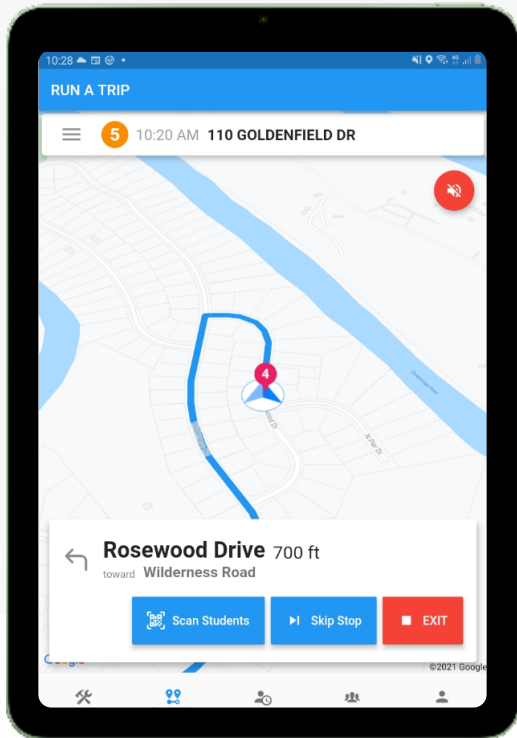

## Let us simplify your routing processes with Tablets.

GPS-enabled tablet add-on that helps simplify your operations and more efficiently manage student transportation logistics in real-time.

### Features and Benefits

- ✓ **Turn-By-Turn Driver Directions.**  
Tablet-based navigation directions and read-aloud options increase driver safety and help substitute drivers.
- ✓ **Capture Driver Time.**  
Efficiently capture driver time by allowing drivers to clock in and out via tablets.
- ✓ **Location Tracking.**  
Provide visibility and location updates to parents via GPS-enabled tablets connected to the online Parent Portal.
- ✓ **Simple Student Ridership Tracking.**  
Verify riders by scanning students' ID cards and alerting drivers whether students are boarding the correct stop.
- ✓ **Fast Access to Daily Routes.**  
Drivers can quickly access the day's approved routes, eliminating the need to print and reprint paper schedules..

## Improve Safety for Everyone with Tablets

We believe your team should have access to the information they need at the moment they need it. With the Tablet add-on for EZRouting, your drivers have a valuable tool for enhancing personal and student safety through:

- Better turn-by-turn voice navigation
- GPS-enabled emergency communications
- Reliable, accessible route storage
- Real-time parent notifications and customizable geofence alerts