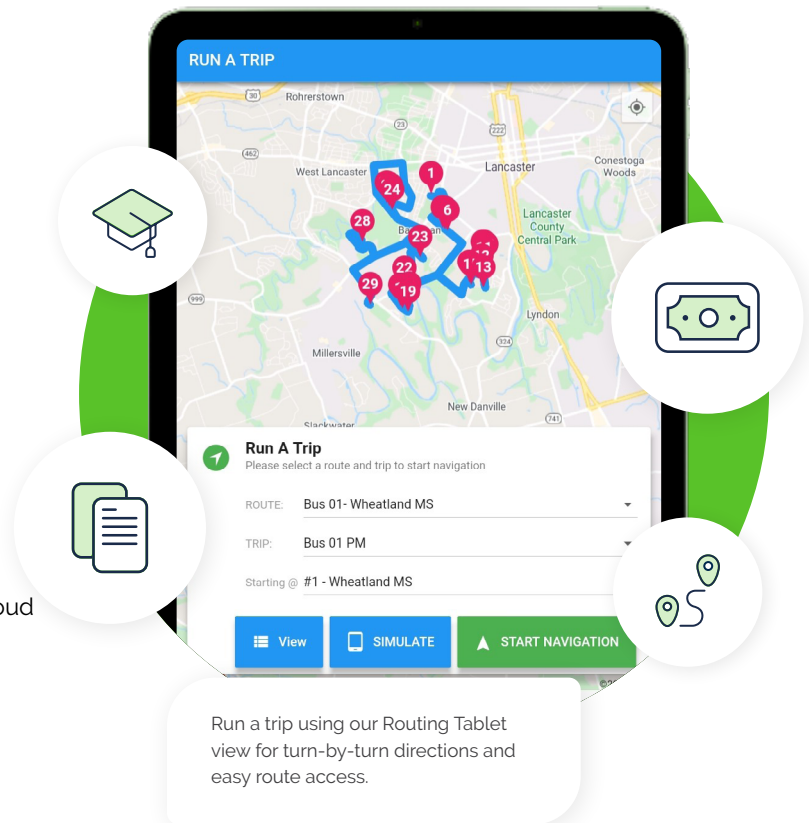

Let us simplify your routing processes with EZRouting.™

Intelligent cloud-based routing software that helps simplify your operations and more efficiently manage student transportation logistics in real-time.

Features and Benefits

- ✓ **Flexible Calendar-Based Scheduling.**
Easily account for students with different pickup and drop off locations throughout the week.
- ✓ **Auto Student Assignment.**
Assign one student or groups of students to new stops in seconds.
- ✓ **Parent Portal.**
Automate visibility, student information updates, and communication to parents through the online Parent Portal.
- ✓ **Turn-By-Turn Driver Directions.**
Tablet-based navigation directions and read-aloud options increase driving safely.
- ✓ **Gain More Control.**
Easily track vehicles, mileage, and fuel costs with the School Bus Fleet Maintenance add-on.

Together, our cloud-based routing, field trips, and GPS tablet solutions provide a complete, user-friendly but intelligent system that frees your team to focus on student safety, driver retention, and day-to-day operations instead of managing software. Visit us at www.transact.com to learn more about how we can simplify your routing and trip management processes.