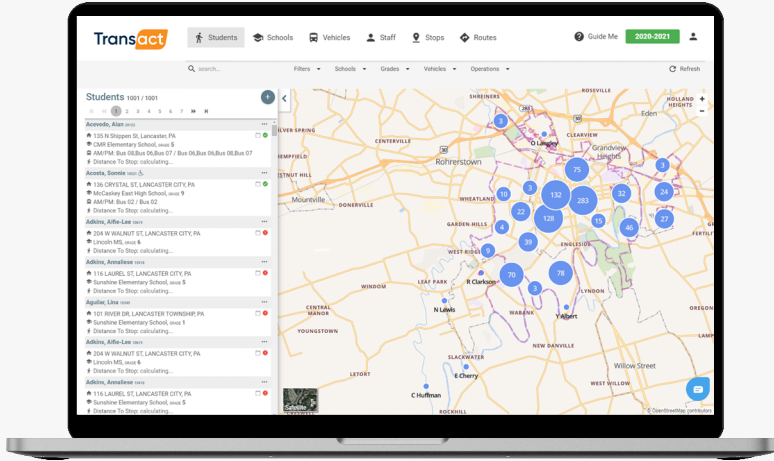

Let us simplify your routing processes with EZRouting.™

Intelligent cloud-based routing software that helps simplify your operations and more efficiently manage student transportation logistics in real-time.

Features and Benefits

- ✓ **Flexible Calendar-Based Scheduling.**
Easily account for students with different pickup and drop off locations throughout the week.
- ✓ **Auto Student Assignment.**
Assign one student or groups of students to new stops in seconds.
- ✓ **Parent Portal.**
Automate visibility, student information updates, and communication to parents through the online Parent Portal.
- ✓ **Turn-By-Turn Driver Directions.**
Tablet-based navigation directions and read-aloud options increase driving safely.
- ✓ **Gain More Control.**
Easily track vehicles, mileage, and fuel costs with the School Bus Fleet Maintenance add-on.

Together, our cloud-based routing, field trips, and GPS tablet solutions provide a complete, user-friendly but intelligent system that frees your team to focus on student safety, driver retention, and day-to-day operations instead of managing software. Visit us at www.transact.com to learn more about how we can simplify your routing and trip management processes.

Schedule a live tour with us and discover why districts across the country choose EZRouting for their student transportation management. Or visit our website at www.transact.com.